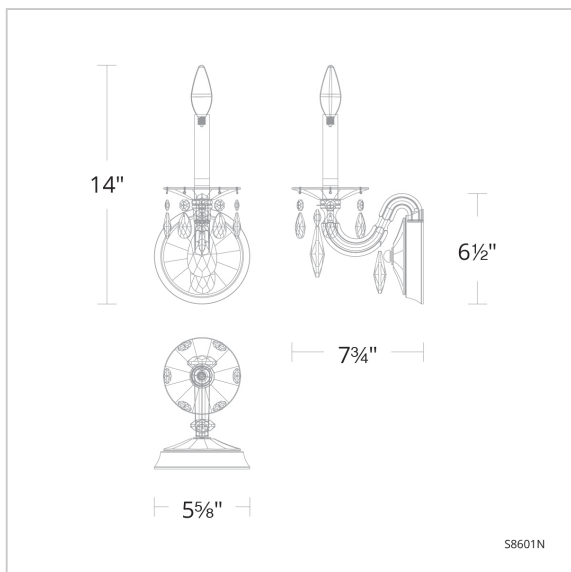

## LINE DRAWING

## SPECIFICATIONS

**Light Source  
Standards**

Incandescent  
UL/cUL

Model	Finish	Crystal	# of Lights	Voltage	Height	Width
S8601	- 22	R	1 Light	120 VAC	14"	5.6"
	- 48					
	- 51					
	- 26					
	- 23					
	- 76					