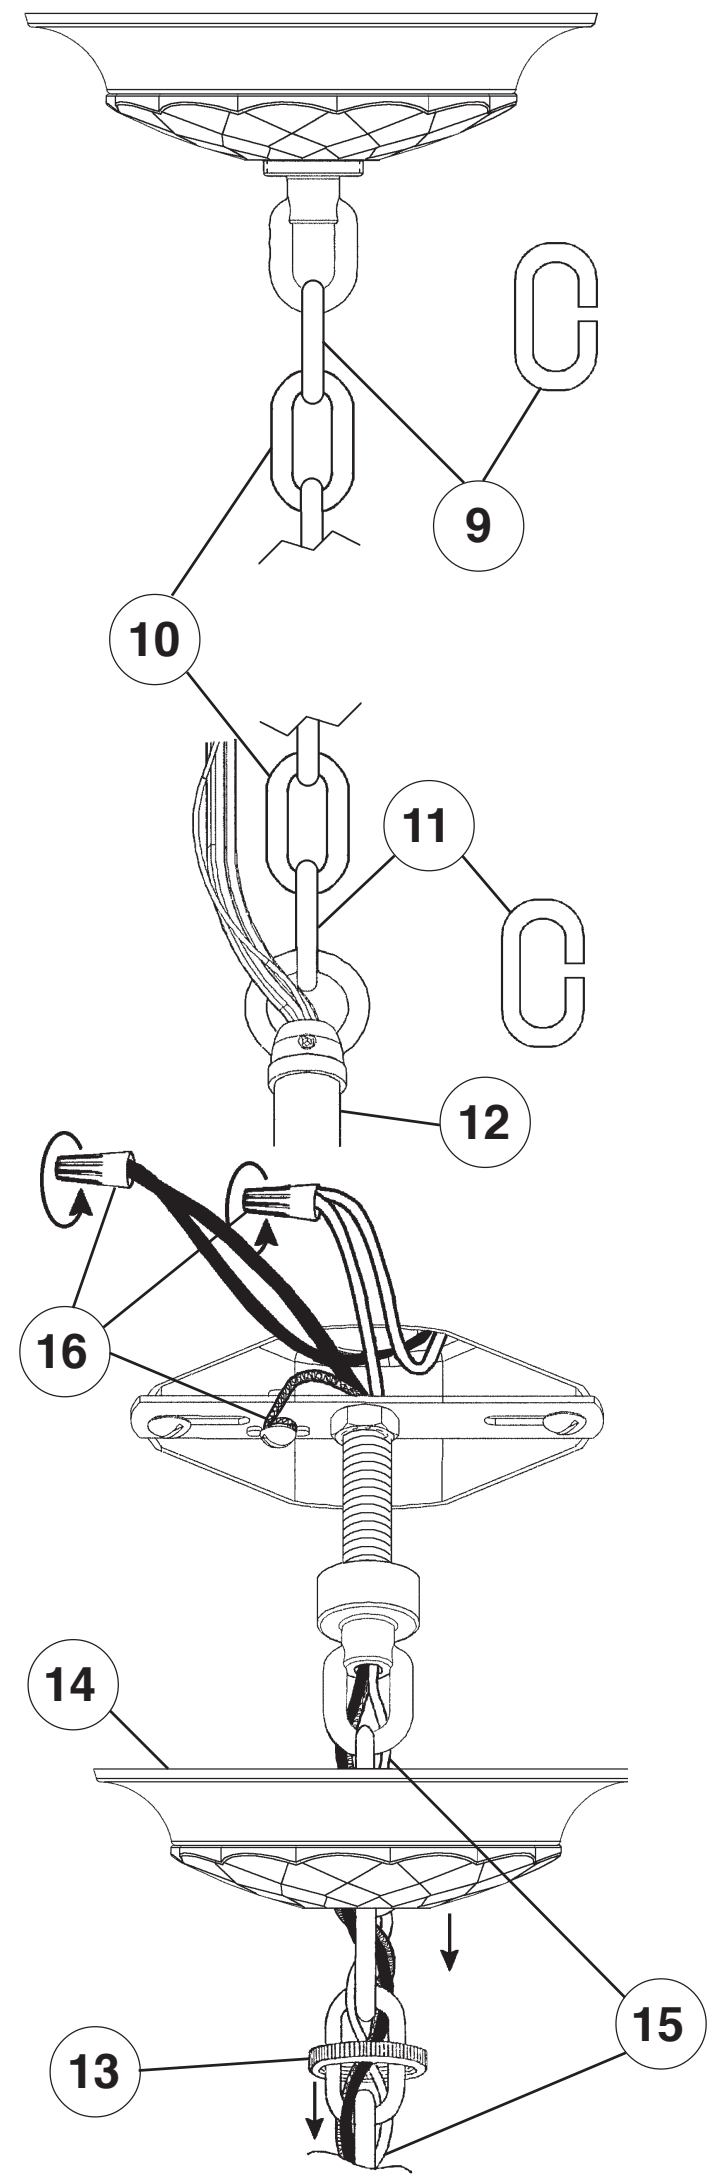

**SCHONBEK®**

**FILIGRAE FE7006N- \_\_ \_\_A**

6 Lights  
Diameter: 22-1/2"  
Height: 26"  
Hanging Weight: 16lbs.

**T**HIS DESIGN IS THE PROPRIETARY  
TRADE DRESS/TRADemark OF  
SWAROVSKI LIGHTING, LTD.

**19**

You will need 6 - B10  
25 Watts Recommended  
60 Watts Max

**Install bulbs and be  
sure to test fixture  
BEFORE trimming.**