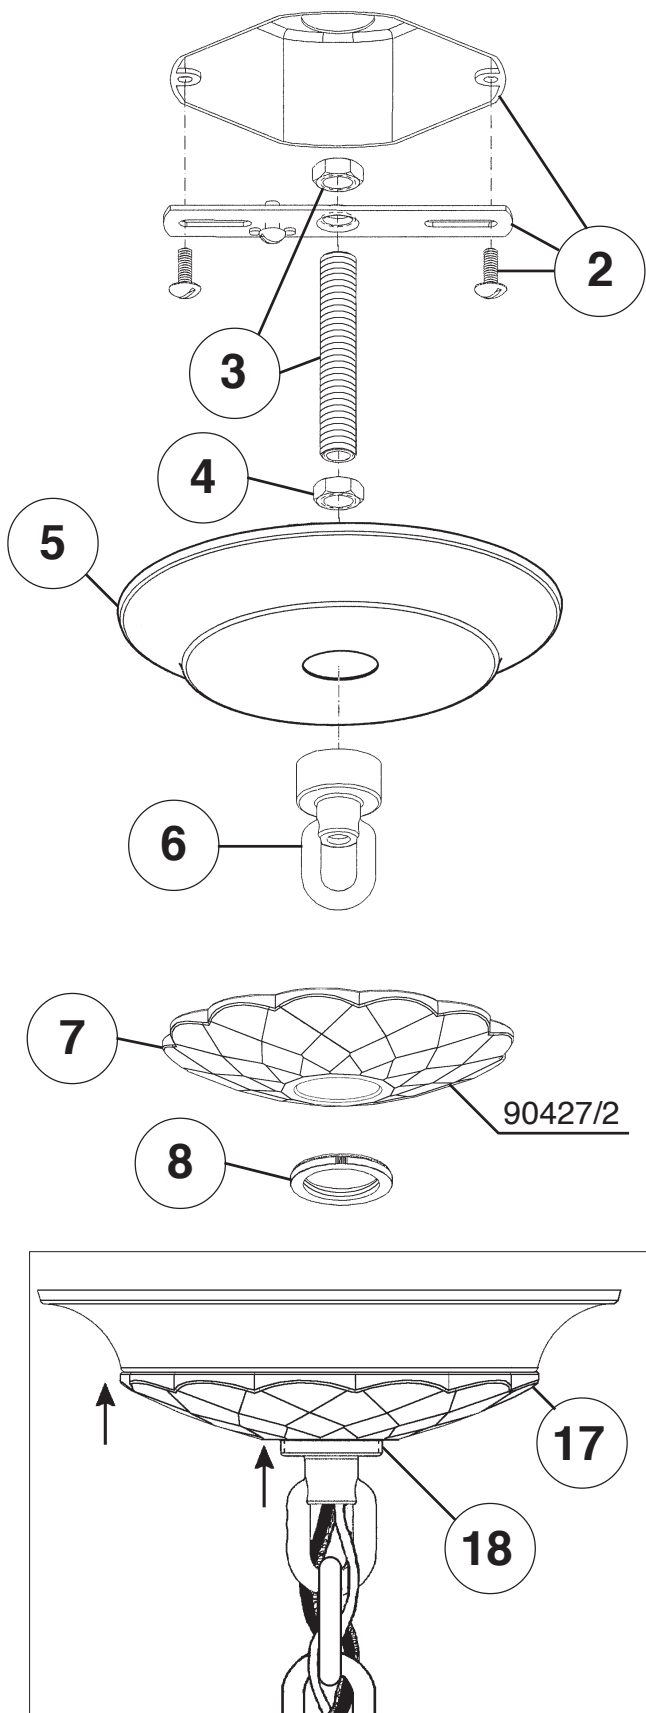

**SCHONBEK®**

**FILIGRAE FE7006N- \_\_ \_\_A**

6 Lights  
Diameter: 22-1/2"  
Height: 26"  
Hanging Weight: 16lbs.

**T**HIS DESIGN IS THE PROPRIETARY  
TRADE DRESS/TRADemark OF  
SWAROVSKI LIGHTING, LTD.

**19**

You will need 6 - B10  
25 Watts Recommended  
60 Watts Max

**Install bulbs and be  
sure to test fixture  
BEFORE trimming.**