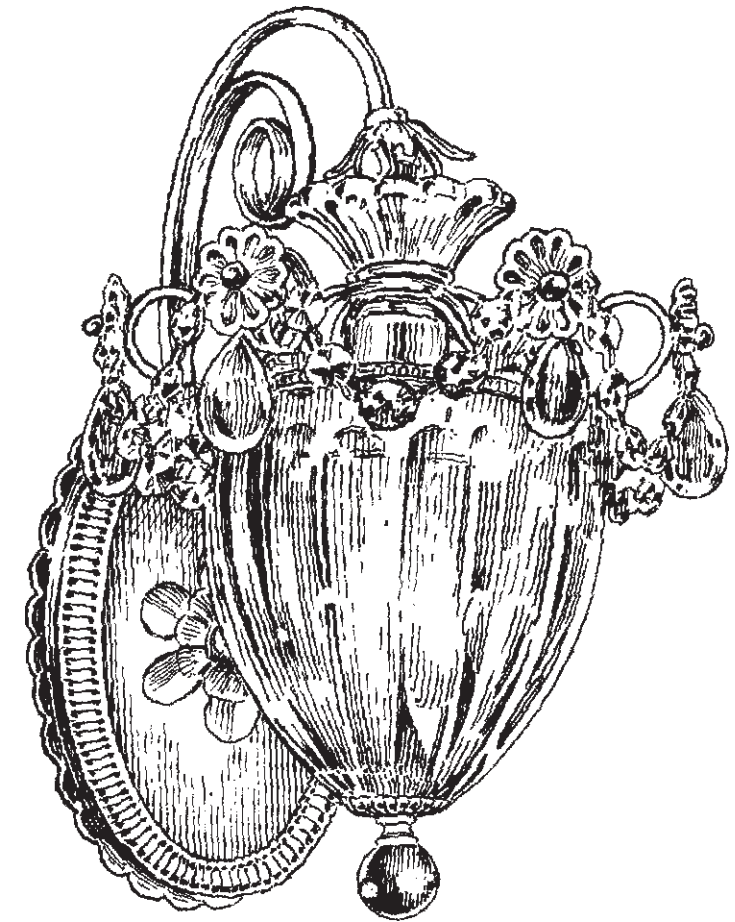

SCHONBEK®

BAGATELLE 1240- __ __A

1 Light
Diameter: 8"
Body Length: 13"
Extension: 10-1/2"
Hanging Weight: 5 lbs.

THIS DESIGN IS THE PROPRIETARY
TRADE DRESS/TRADemark OF
SWAROVSKI LIGHTING, LTD.

SCHONBEK®

MAX 100 W		110-120 V						