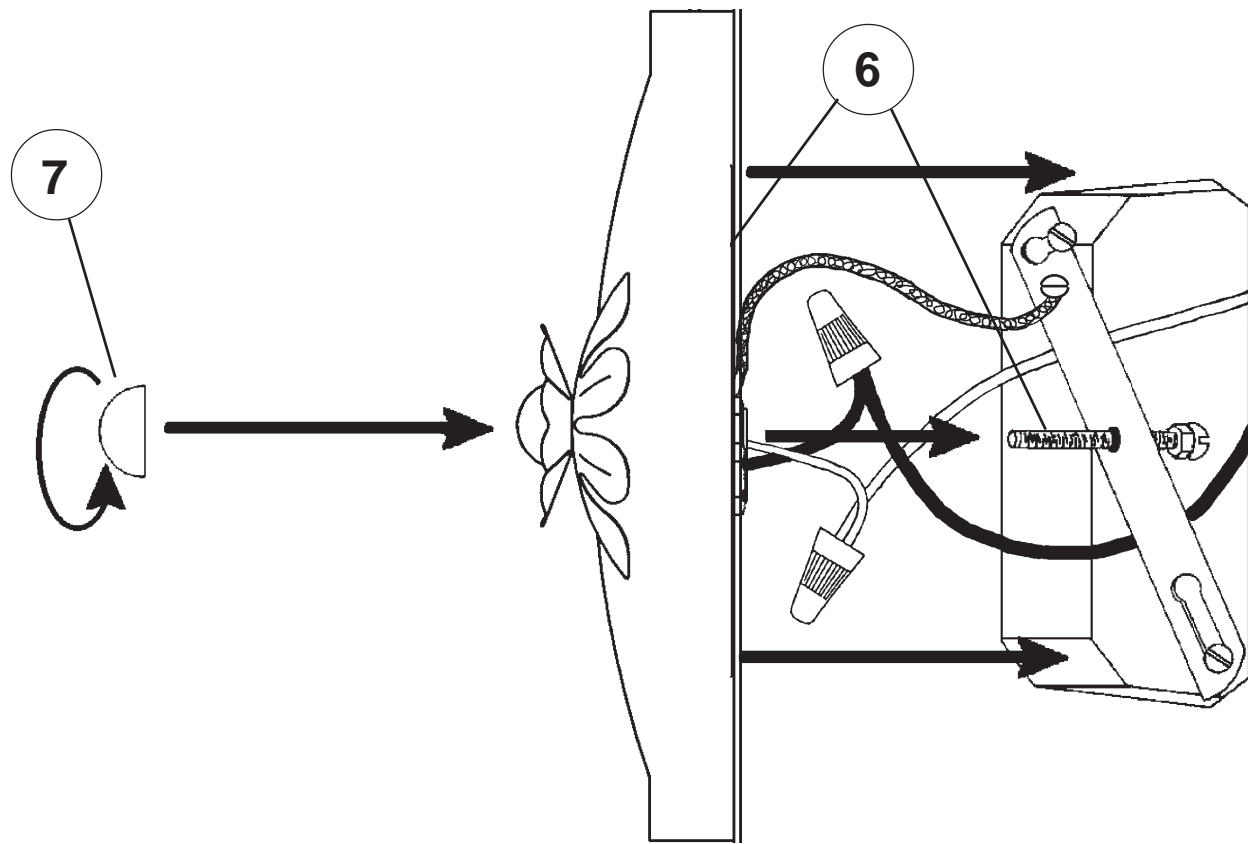

SCHONBEK®

BAGATELLE 1240- __ __A

1 Light
Diameter: 8"
Body Length: 13"
Extension: 10-1/2"
Hanging Weight: 5 lbs.

THIS DESIGN IS THE PROPRIETARY
TRADE DRESS/TRADemark OF
SWAROVSKI LIGHTING, LTD.

SCHONBEK®

MAX 100 W		110-120 V						

8

You will need 1 - Type A
40 Watts Recommended
100 Watts Max

9

Slide rosettes with flat side
facing towards you onto the
screws and secure with balls
provided.