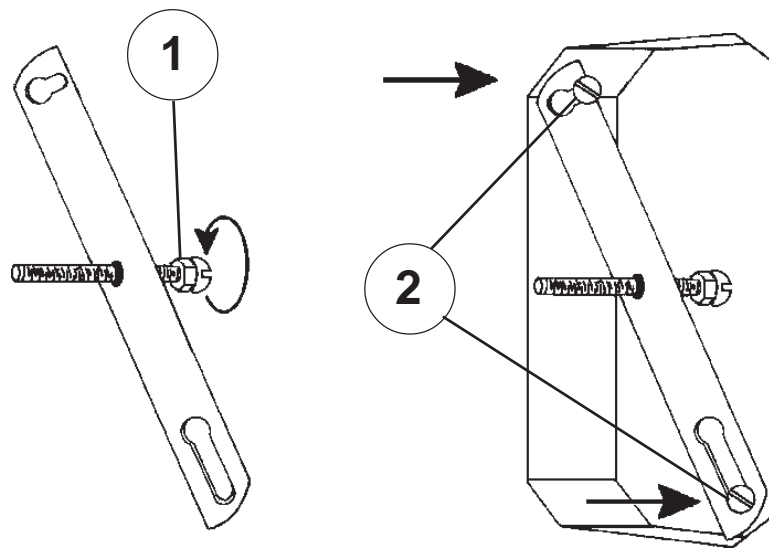

SCHONBEK®

BAGATELLE 1240- __ __A

1 Light
Diameter: 8"
Body Length: 13"
Extension: 10-1/2"
Hanging Weight: 5 lbs.

THIS DESIGN IS THE PROPRIETARY
TRADE DRESS/TRADemark OF
SWAROVSKI LIGHTING, LTD.

SCHONBEK®

MAX 100 W		110-120 V						

8

You will need 1 - Type A
40 Watts Recommended
100 Watts Max

9

Slide rosettes with flat side
facing towards you onto the
screws and secure with balls
provided.