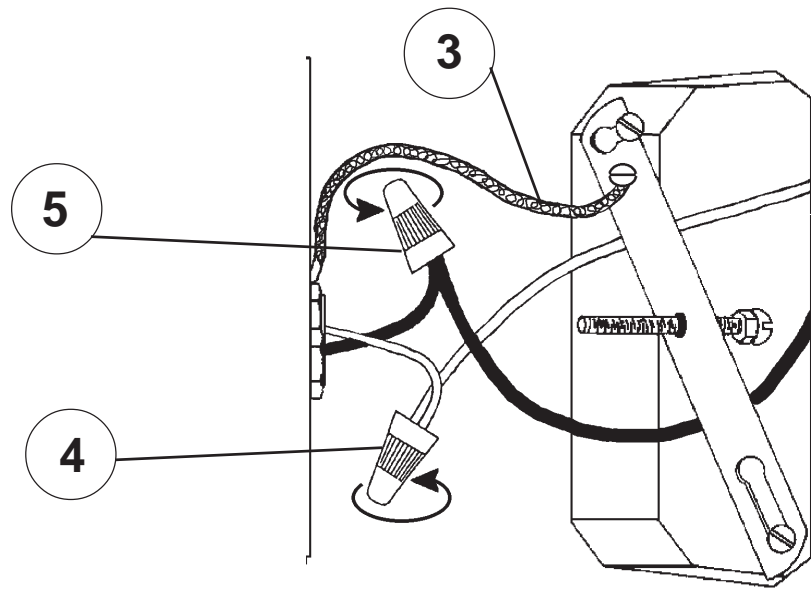

SCHONBEK®

BAGATELLE 1240- __ __A

1 Light
Diameter: 8"
Body Length: 13"
Extension: 10-1/2"
Hanging Weight: 5 lbs.

THIS DESIGN IS THE PROPRIETARY
TRADE DRESS/TRADemark OF
SWAROVSKI LIGHTING, LTD.

SCHONBEK®

MAX 100 W		110-120 V						

8

You will need 1 - Type A
40 Watts Recommended
100 Watts Max

9

Slide rosettes with flat side
facing towards you onto the
screws and secure with balls
provided.