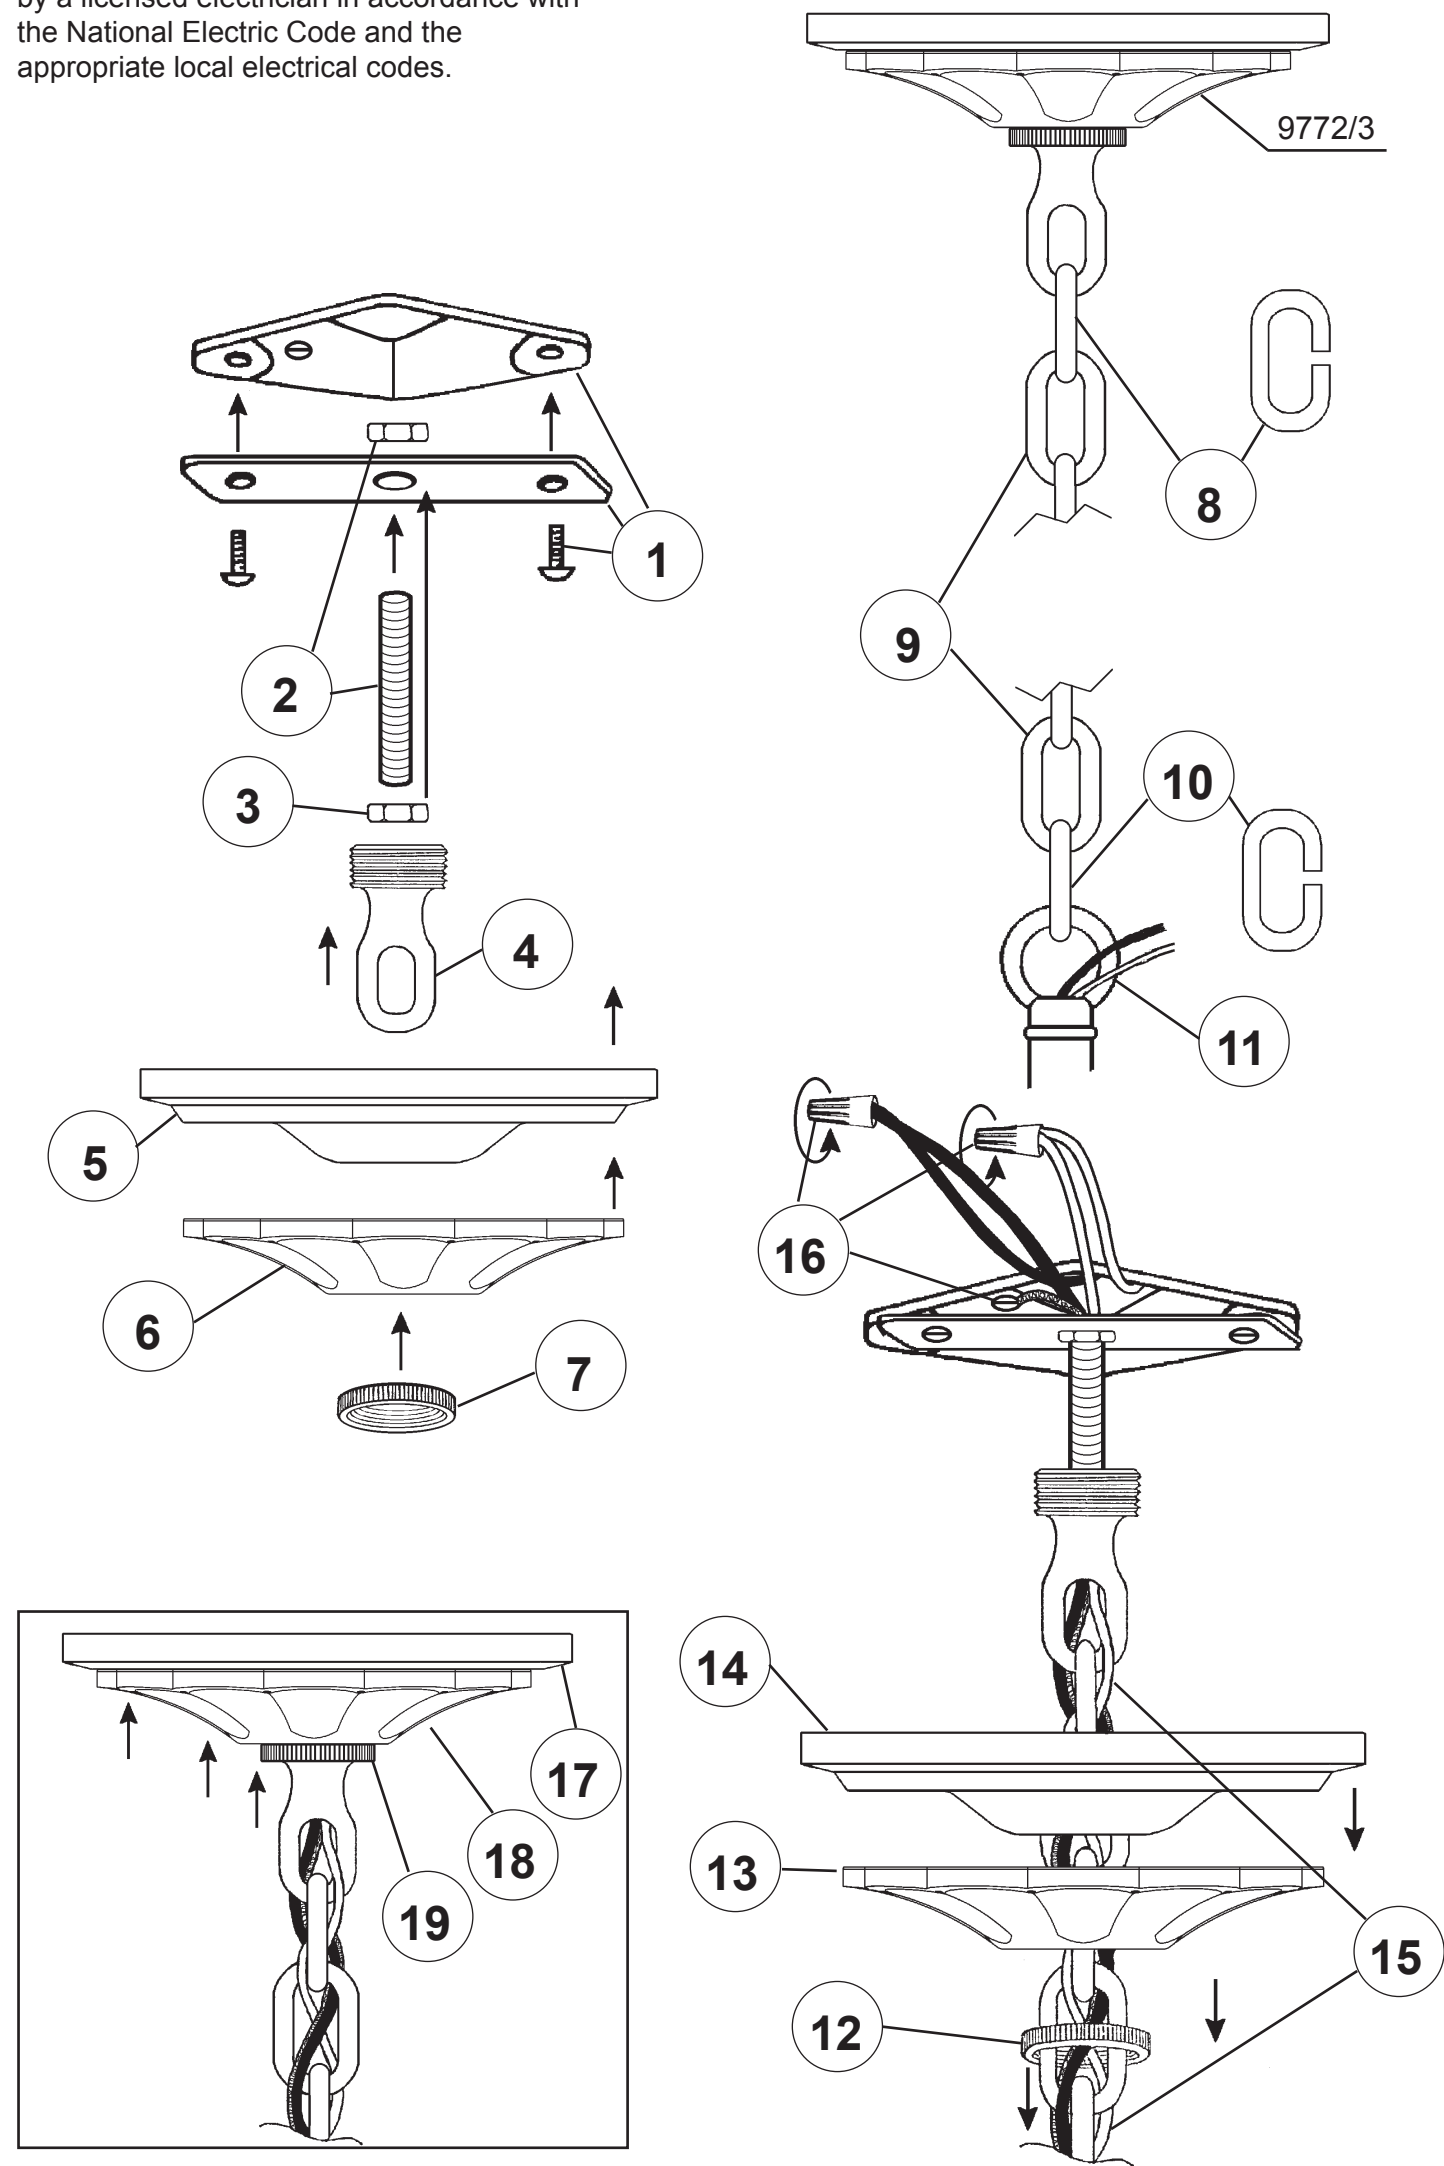

SCHONBEK®

BAGATELLE 1248- __ __ A

THIS DESIGN IS THE PROPRIETARY TRADE DRESS/TRADEMARK OF SWAROVSKI LIGHTING, LTD.

8 + 3 Lights
Diameter: 26-1/2"
Body Length: 29"
Hanging Weight: 23 lbs.

SCHONBEK®

8 X MAX 60 W		3 X MAX 40 W		110-120 V				

20

You will need 8 - B10
25 Watts Recommended
60 Watts Max

3 - G12 (supplied)
25 Watts Recommended
40 Watts Max

Install bulbs and be sure
to test fixture **BEFORE**
trimming.

21

Slide rosettes with flat side
facing towards you onto
the screws and secure with
balls provided.

Chain "F" swags from
side loop on Drop "D"
to the next side hole on
the arm rosette.