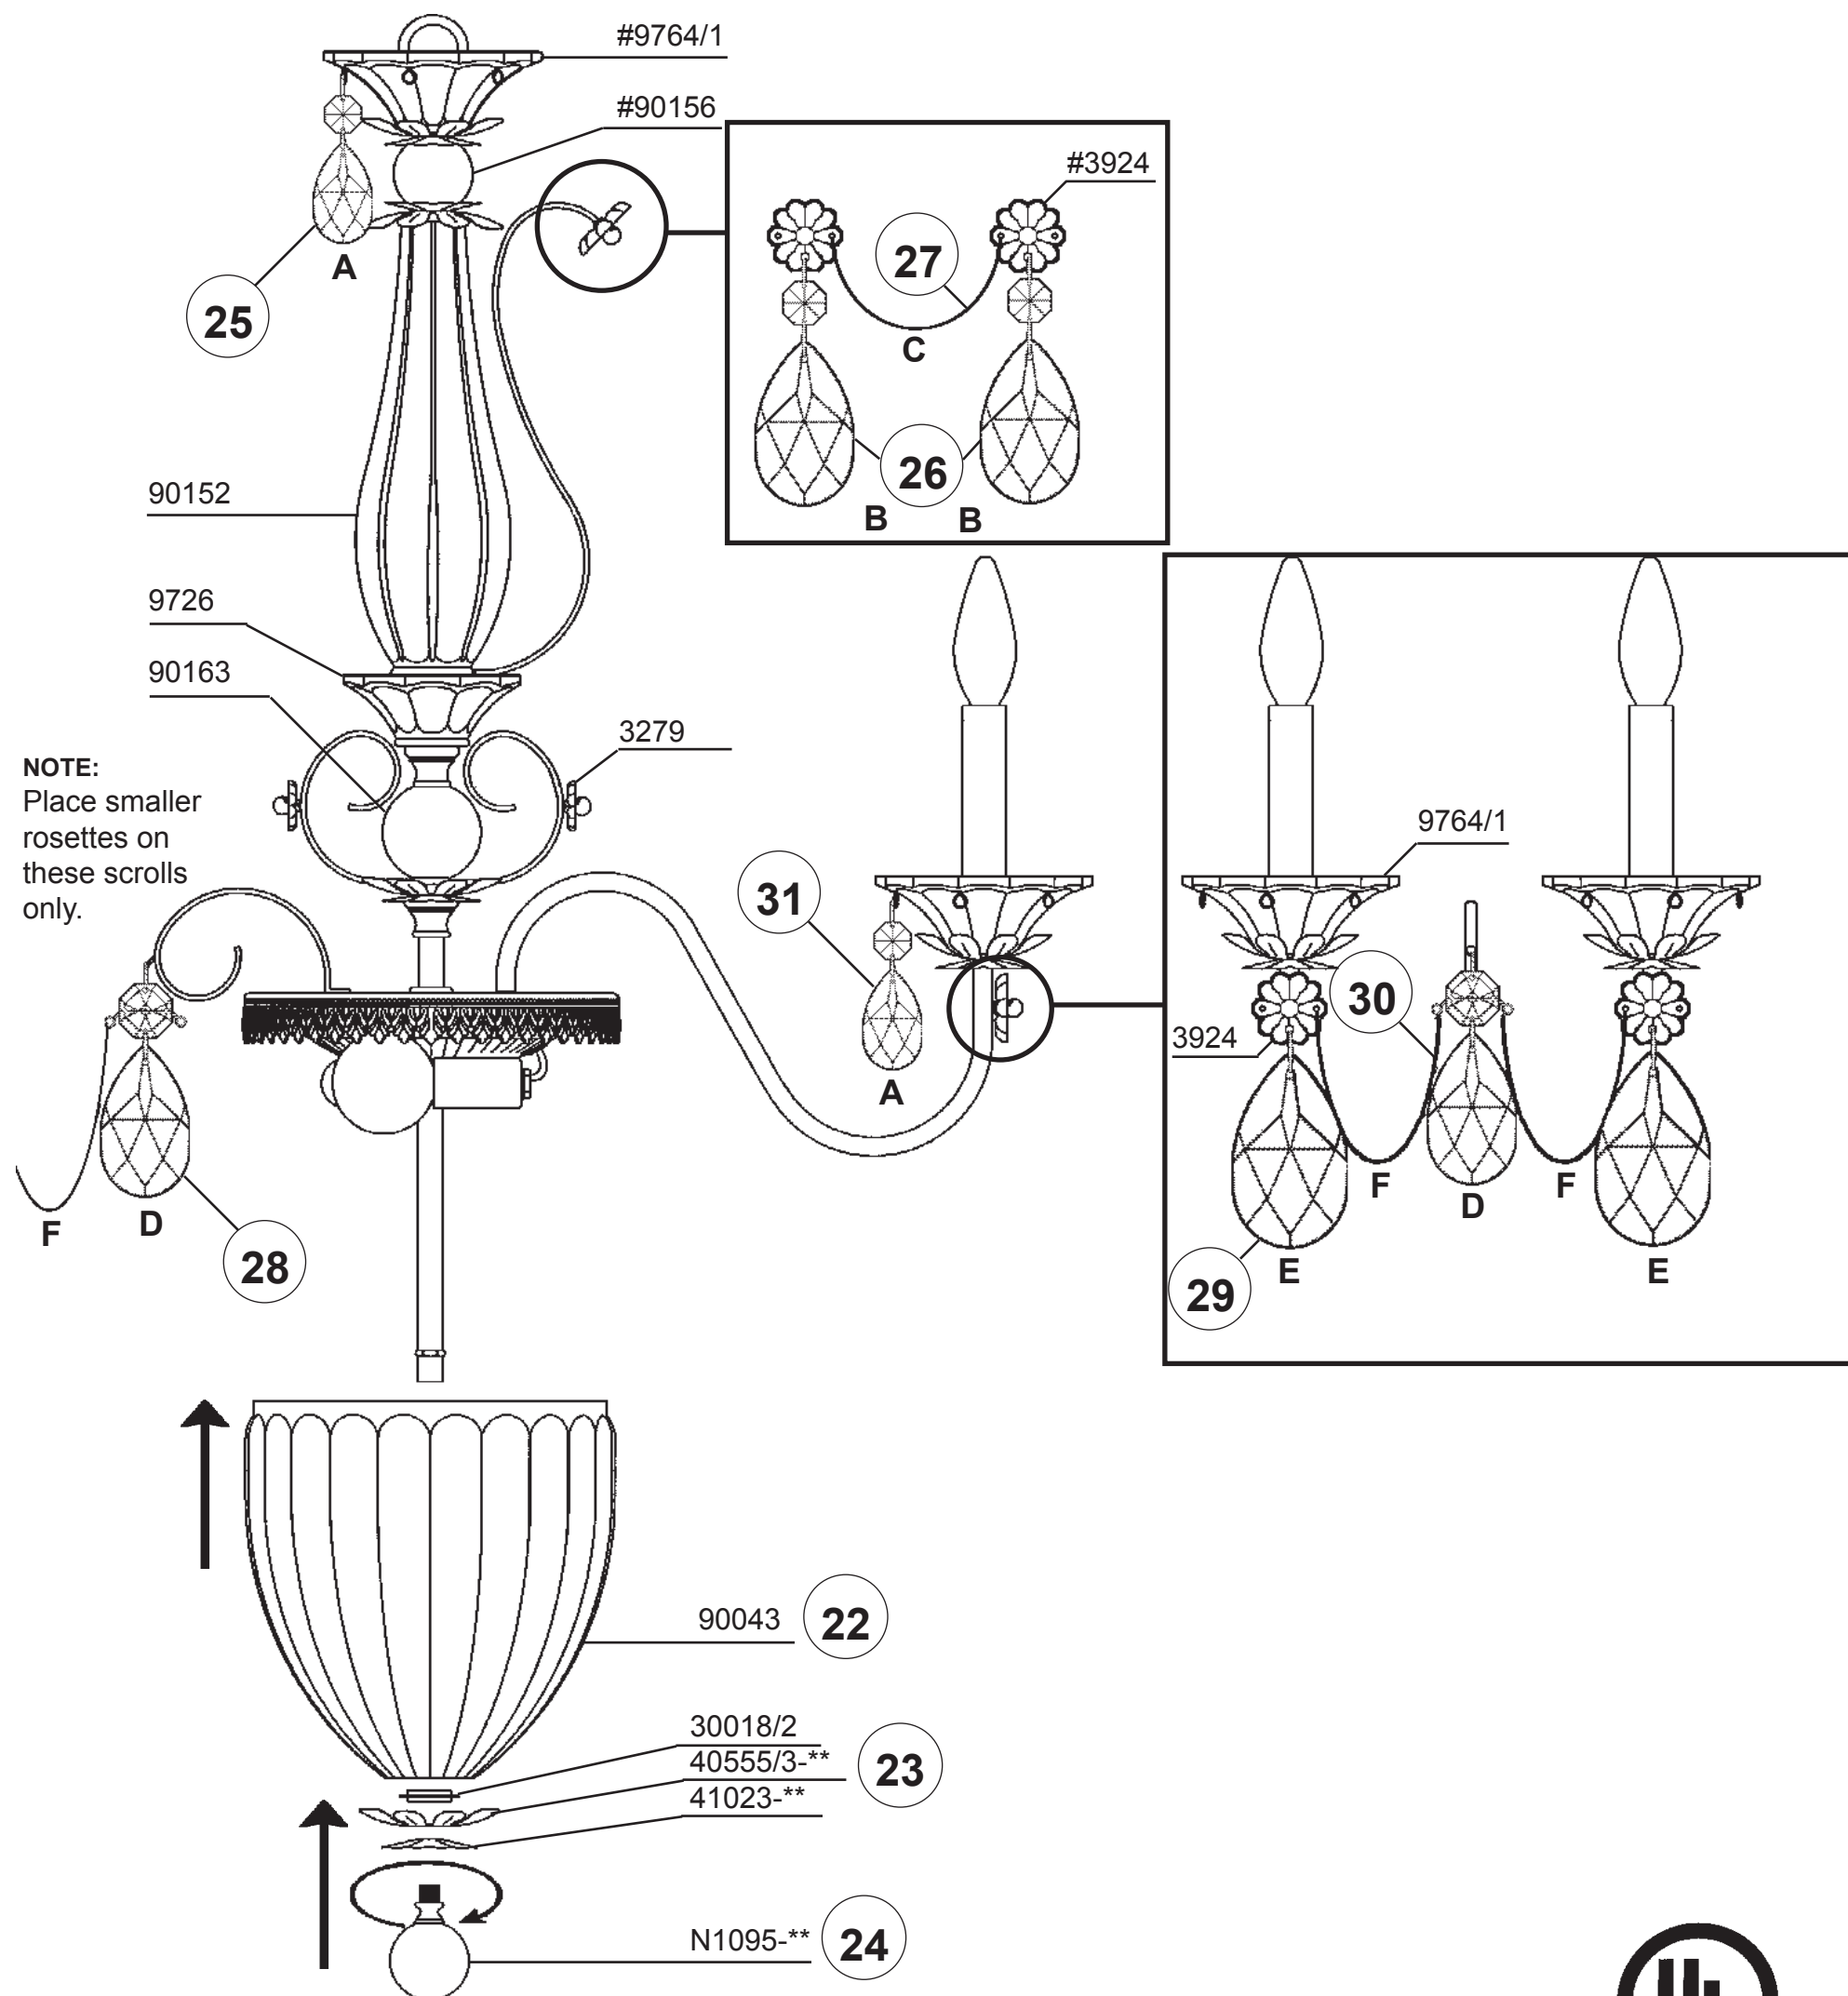

SCHONBEK®

BAGATELLE 1248- __ __ A

THIS DESIGN IS THE PROPRIETARY TRADE DRESS/TRADEMARK OF SWAROVSKI LIGHTING, LTD.

8 + 3 Lights
Diameter: 26-1/2"
Body Length: 29"
Hanging Weight: 23 lbs.

SCHONBEK®

8 X MAX 60 W		3 X MAX 40 W		110-120 V				

20

You will need 8 - B10
25 Watts Recommended
60 Watts Max

3 - G12 (supplied)
25 Watts Recommended
40 Watts Max

Install bulbs and be sure
to test fixture **BEFORE**
trimming.

21

Slide rosettes with flat side
facing towards you onto
the screws and secure with
balls provided.

Chain "F" swags from
side loop on Drop "D"
to the next side hole on
the arm rosette.