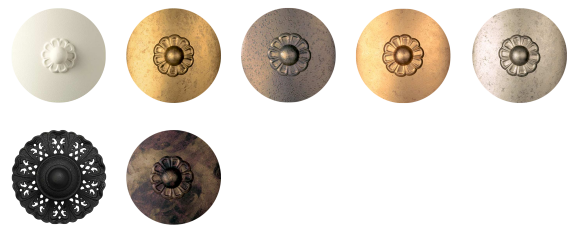

## VESCA - SCHONBEK

VA8355

This delicate, graceful chandelier blossoms like a strawberry at spring, evoking the petals of a flower adorned with decorative crystal chains. This unusual design will bring a lyrical atmosphere to charming dining spaces.

### OPTIONS

Heritage Crystal (H), SPECTRA CRYSTAL (A), CRYSTALS FROM SWAROVSKI (S)

-06, -22, -23, -26, -48, -59, -76