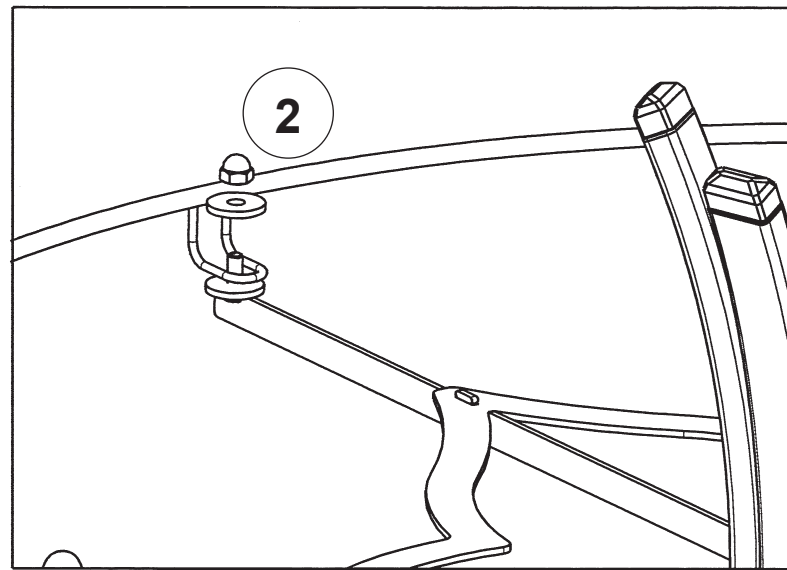

You will need 6 - B10
25 Watts Recommended
60 Watts Max

**Install bulbs and be sure
to test fixture BEFORE
trimming.**

NOTE: INSTALL BOBECHE,
CANDLESLIPS AND BULBS
BEFORE INSTALLING SHADE.

2