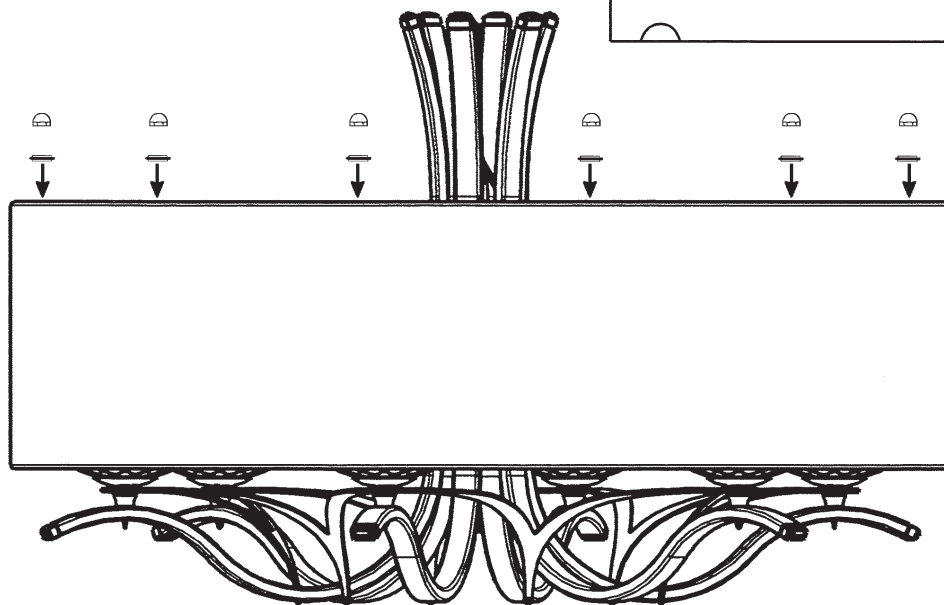

VESCA VA8306N- __ __ A

6 Lights
Diameter: 28"
Height: 24"
Hanging Weight: 20lbs.

THIS DESIGN IS THE PROPRIETARY
TRADE DRESS/TRADEMARK OF
SWAROVSKI LIGHTING, LTD.

SCHONBEK®

SCHONBEK®

MAX 60 W		110-120 V						

SCHONBEK® is a registered trademark of Swarovski Lighting, LTD., a world leader in chandelier design.
Pat. D719,294

You will need 6 - B10
25 Watts Recommended
60 Watts Max

**Install bulbs and be sure
to test fixture BEFORE
trimming.**

NOTE: INSTALL BOBECHE,
CANDLESLIPS AND BULBS
BEFORE INSTALLING SHADE.

2

3 **WARNING:**

Electrical Danger Turn Power Off

All electrical components must be installed by a licensed electrician in accordance with the National Electric Code and the appropriate local electrical codes.