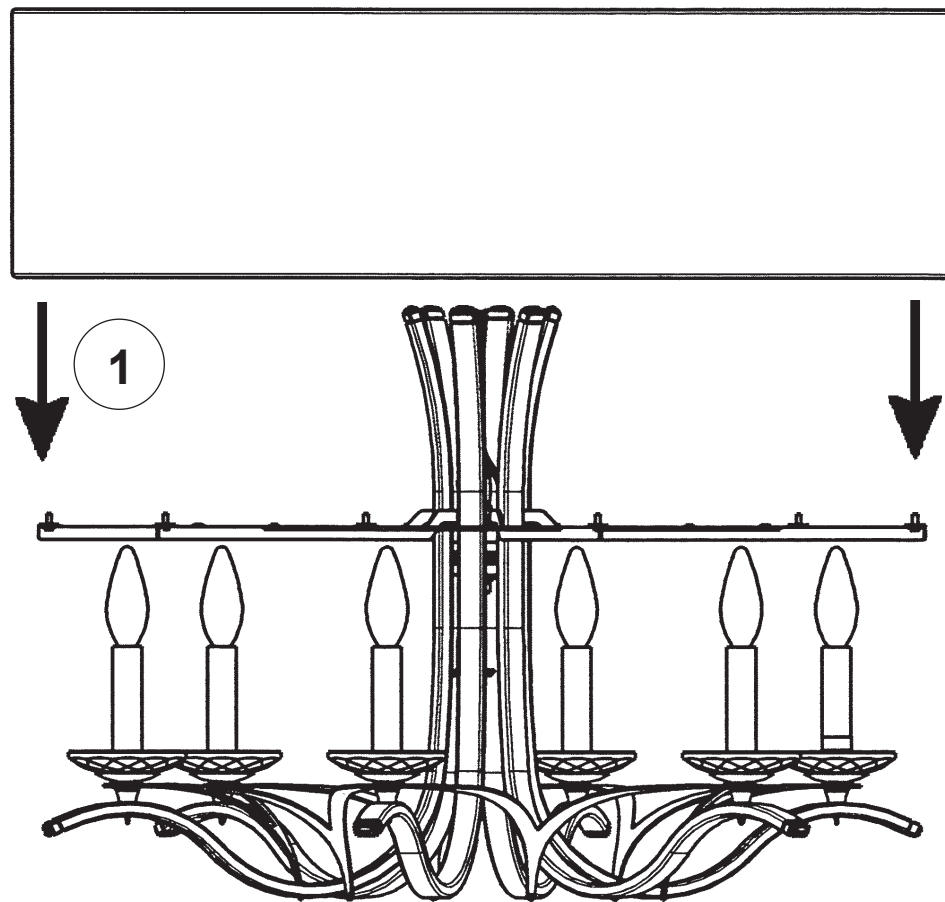

You will need 6 - B10
25 Watts Recommended
60 Watts Max

**Install bulbs and be sure
to test fixture BEFORE
trimming.**

NOTE: INSTALL BOBECHE,
CANDLESLIPS AND BULBS
BEFORE INSTALLING SHADE.