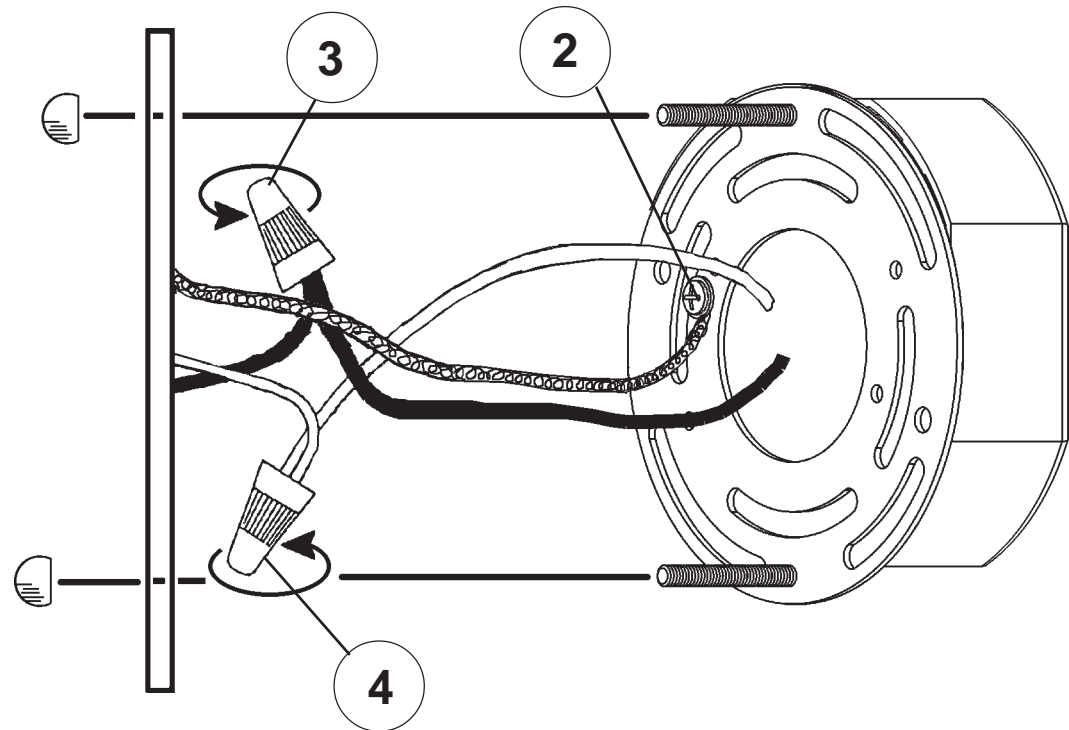

SCHONBEK®

MILANO 5643- __ __A

3 Lights
Diameter: 13"
Body Length: 15"
Extension: 8-1/2"
Hanging Weight: 3 lbs.

THIS DESIGN IS THE PROPRIETARY
TRADE DRESS/TRADemark OF
SWAROVSKI LIGHTING, LTD.

SCHONBEK®

MAX <u>60</u> W		110-120 V					

7

You will need 3 - B10
25 Watts Recommended
60 Watts Max

Install bulb and be sure
to test fixture **BEFORE**
trimming.