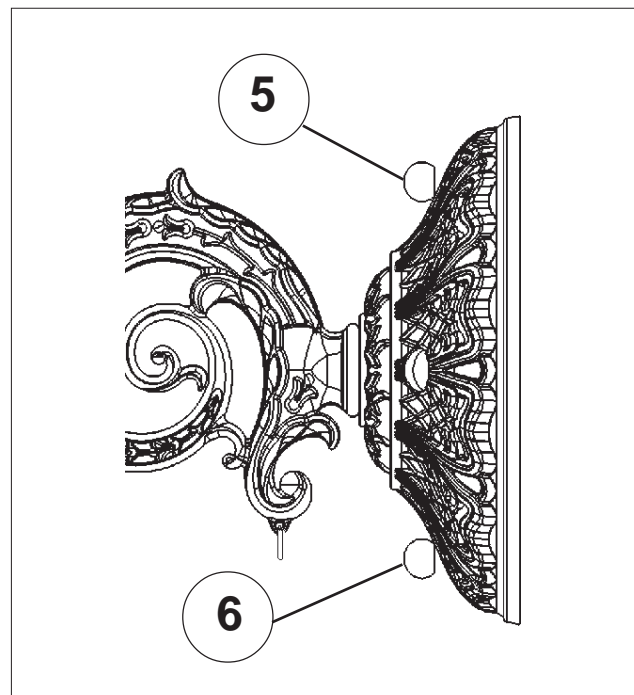

All electrical components must be installed by a licensed electrician in accordance with the National Electric Code and the appropriate local electrical codes.