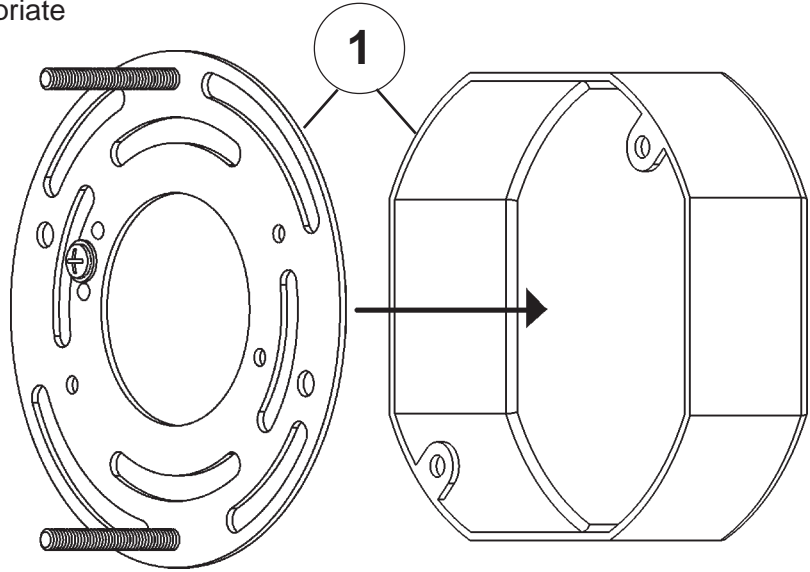

SCHONBEK®

MILANO 5643- __ __A

3 Lights
Diameter: 13"
Body Length: 15"
Extension: 8-1/2"
Hanging Weight: 3 lbs.

THIS DESIGN IS THE PROPRIETARY
TRADE DRESS/TRADemark OF
SWAROVSKI LIGHTING, LTD.

SCHONBEK®

MAX <u>60</u> W		110-120 V					

7

You will need 3 - B10
25 Watts Recommended
60 Watts Max

Install bulb and be sure
to test fixture **BEFORE**
trimming.