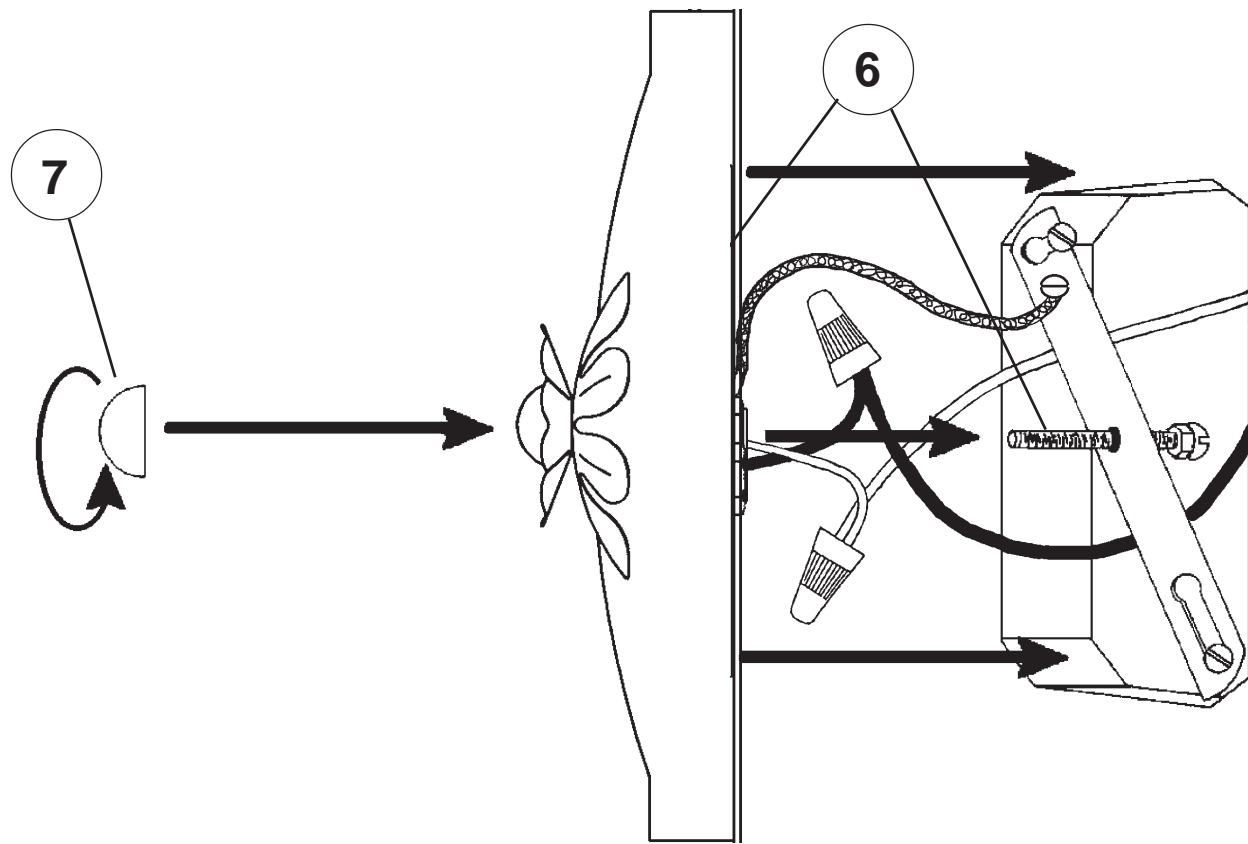

SCHONBEK®

BAGATELLE 1240- _____

1 Light
Diameter: 8"
Body Length: 13"
Extension: 10-1/2"
Hanging Weight: 5 lbs.

THIS DESIGN IS THE PROPRIETARY
TRADE DRESS/TRADEMARK OF
SWAROVSKI LIGHTING, LTD.

SCHONBEK®

MAX 100 W		110-120 V					

8

You will need 1 - Type A
40 Watts Recommended
100 Watts Max

9

Slide rosettes with flat side
facing towards you onto the
screws and secure with balls
provided.