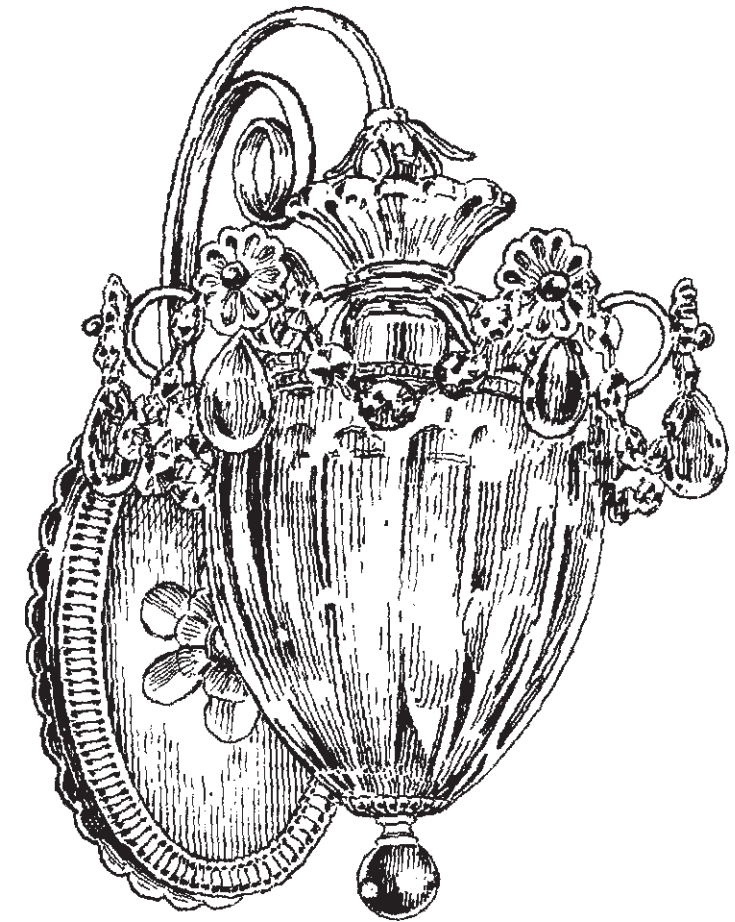

SCHONBEK®

BAGATELLE 1240- _____

1 Light
Diameter: 8"
Body Length: 13"
Extension: 10-1/2"
Hanging Weight: 5 lbs.

THIS DESIGN IS THE PROPRIETARY
TRADE DRESS/TRADEMARK OF
SWAROVSKI LIGHTING, LTD.

SCHONBEK®

MAX 100 W		110-120 V					