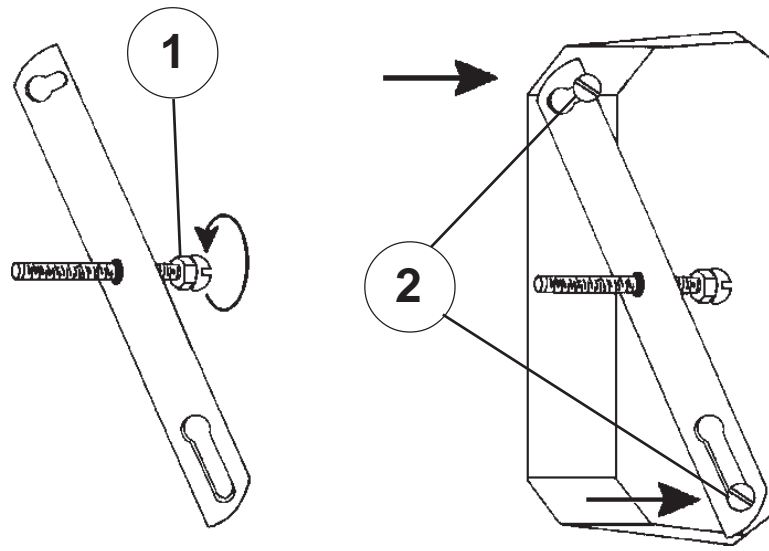

SCHONBEK®

BAGATELLE 1240- _____

1 Light
Diameter: 8"
Body Length: 13"
Extension: 10-1/2"
Hanging Weight: 5 lbs.

THIS DESIGN IS THE PROPRIETARY
TRADE DRESS/TRADEMARK OF
SWAROVSKI LIGHTING, LTD.

SCHONBEK®

MAX 100 W		110-120 V					

8

You will need 1 - Type A
40 Watts Recommended
100 Watts Max

9

Slide rosettes with flat side
facing towards you onto the
screws and secure with balls
provided.