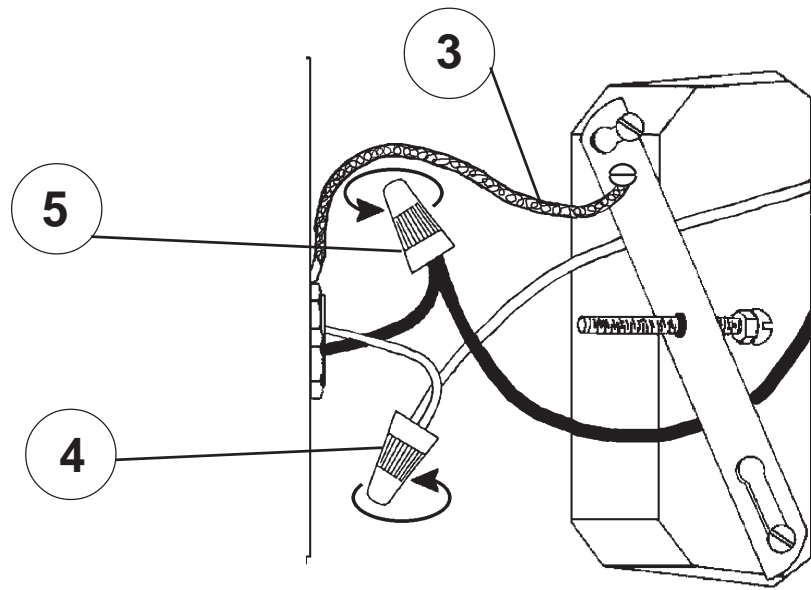

SCHONBEK®

BAGATELLE 1240- _____

1 Light
Diameter: 8"
Body Length: 13"
Extension: 10-1/2"
Hanging Weight: 5 lbs.

THIS DESIGN IS THE PROPRIETARY
TRADE DRESS/TRADEMARK OF
SWAROVSKI LIGHTING, LTD.

SCHONBEK®

MAX 100 W		110-120 V					

8

You will need 1 - Type A
40 Watts Recommended
100 Watts Max

9

Slide rosettes with flat side
facing towards you onto the
screws and secure with balls
provided.