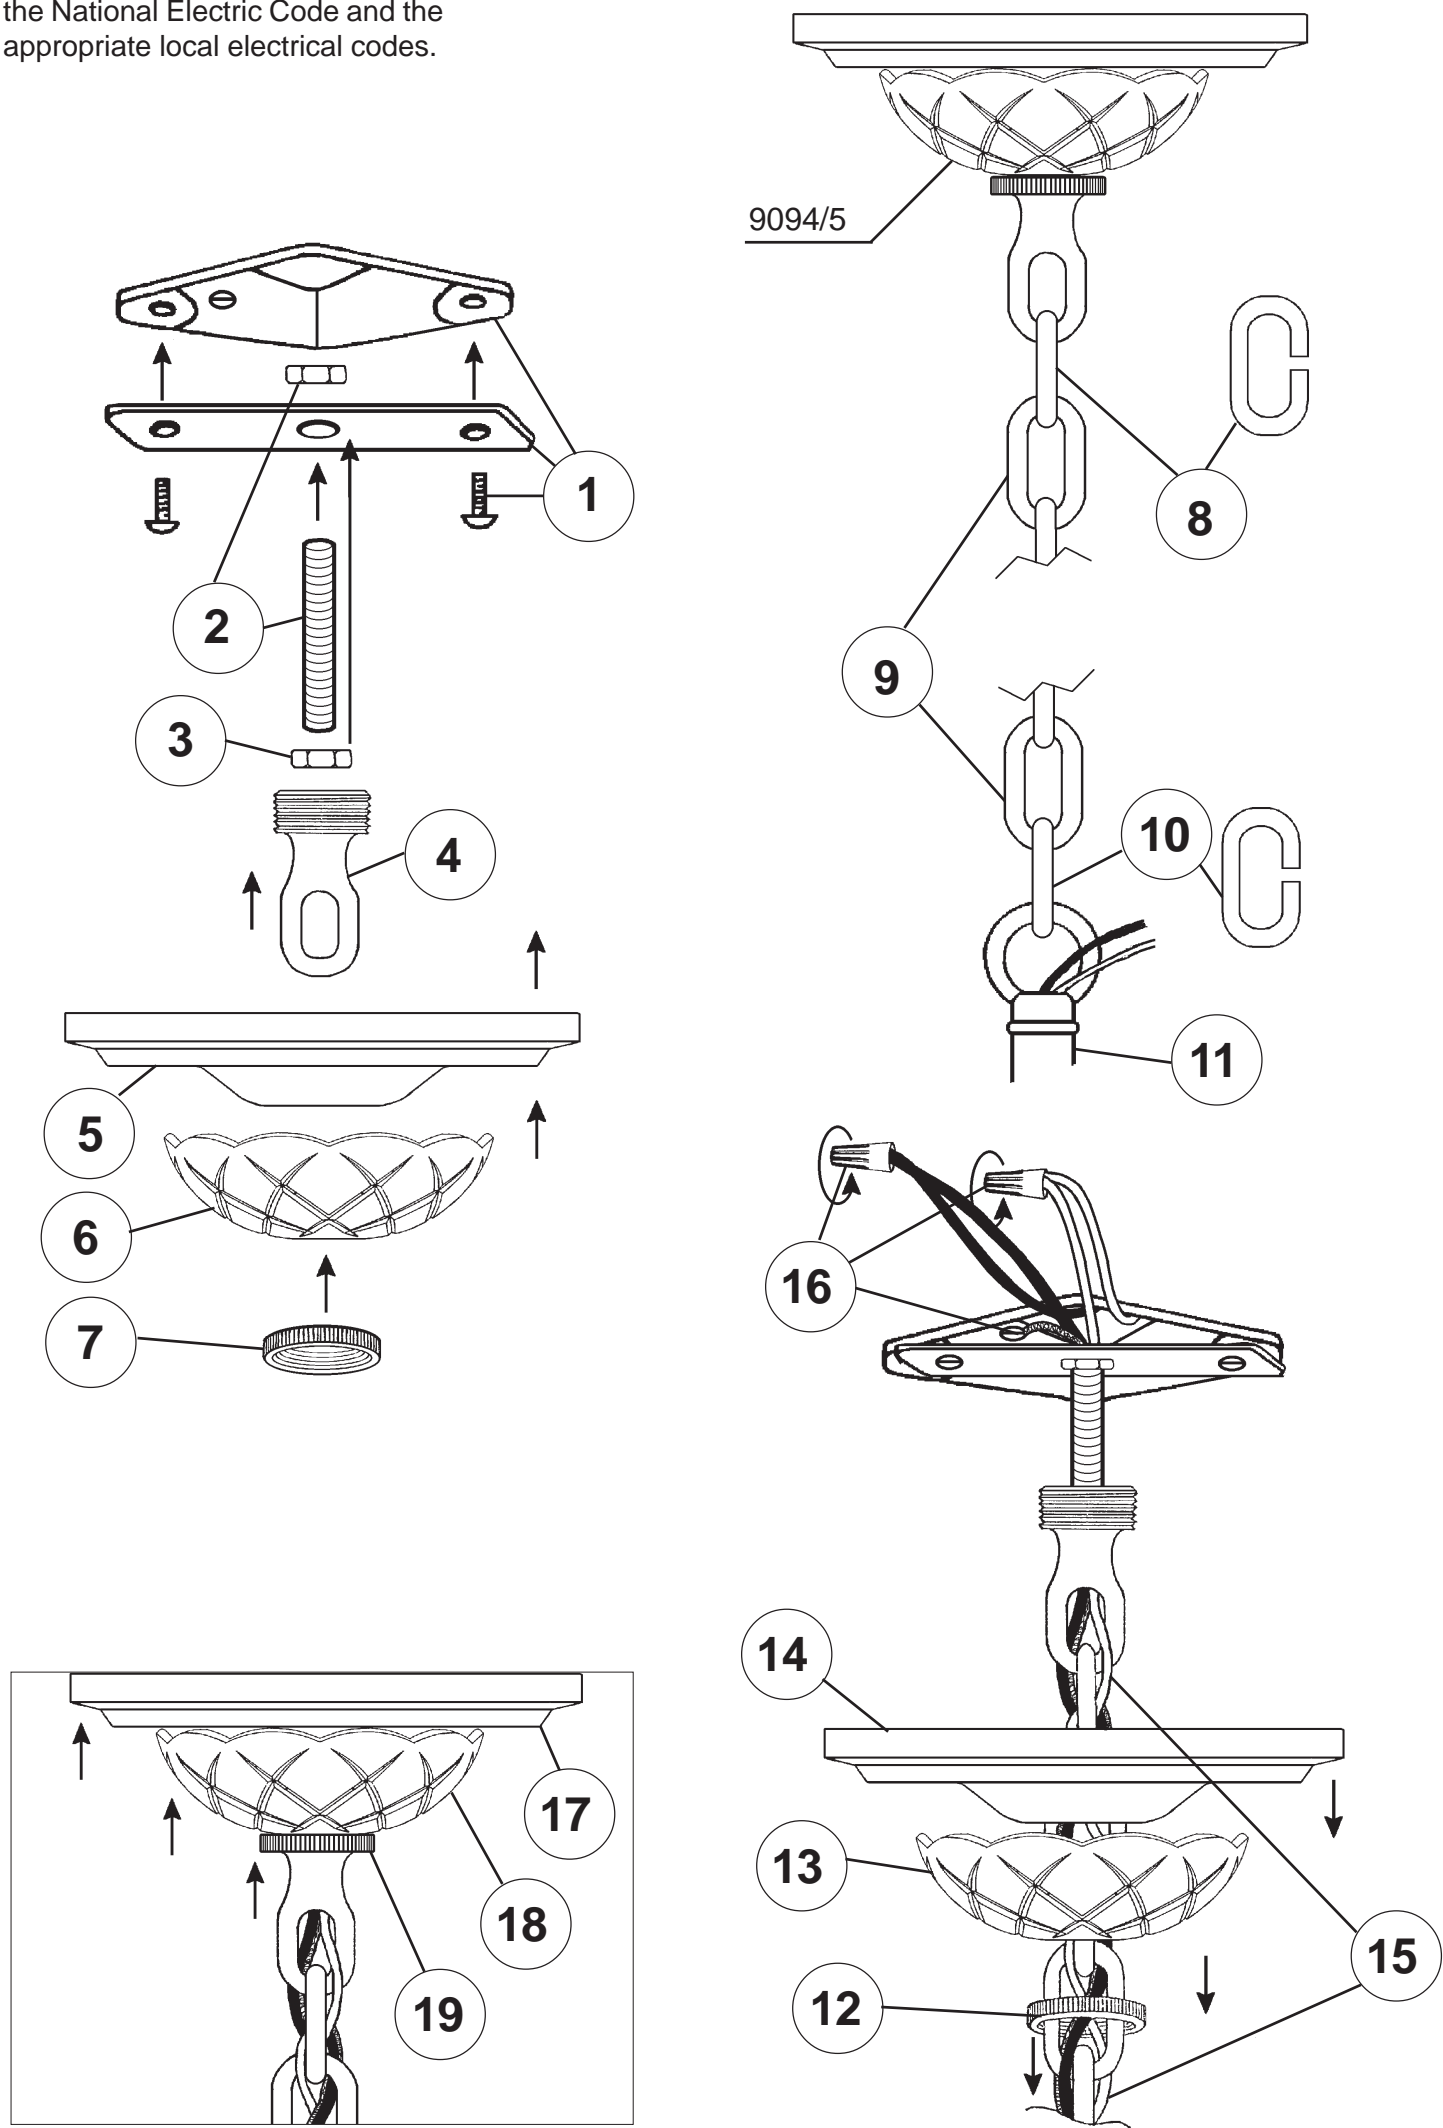

SCHONBEK®

BAGATELLE 1241- __ __A

THIS DESIGN IS THE PROPRIETARY TRADE DRESS/TRADemark OF SWAROVSKI LIGHTING, LTD.

1 Light
Diameter: 8"
Body Length: 9-1/2"
Hanging Weight: 5 lbs.

SCHONBEK®

MAX 100 W		110-120 V						

20

You will need 1 - Type A
40 Watts Recommended
100 Watts Max

21

Slide rosettes with flat side
facing towards you onto the
screws and secure with balls
provided.