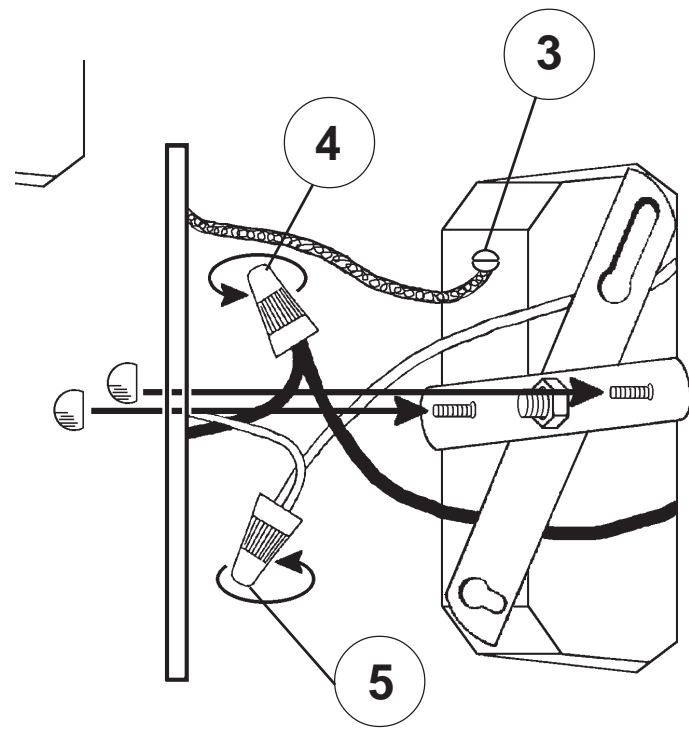

SCHONBEK®

LA SCALA 5001- __ _A

2 Lights
Diameter: 15"
Body Length: 17"
Extension: 6"
Hanging Weight: 4 1/2 lbs.

THIS DESIGN IS THE PROPRIETARY TRADE DRESS/TRADemark OF SWAROVSKI LIGHTING, LTD.

SCHONBEK®

MAX <u>60</u> W		110-120 V						

8

You will need 2 - B10
25 Watts Recommended
60 Watts Max

Install bulbs and be sure
to test fixture BEFORE
trimming.