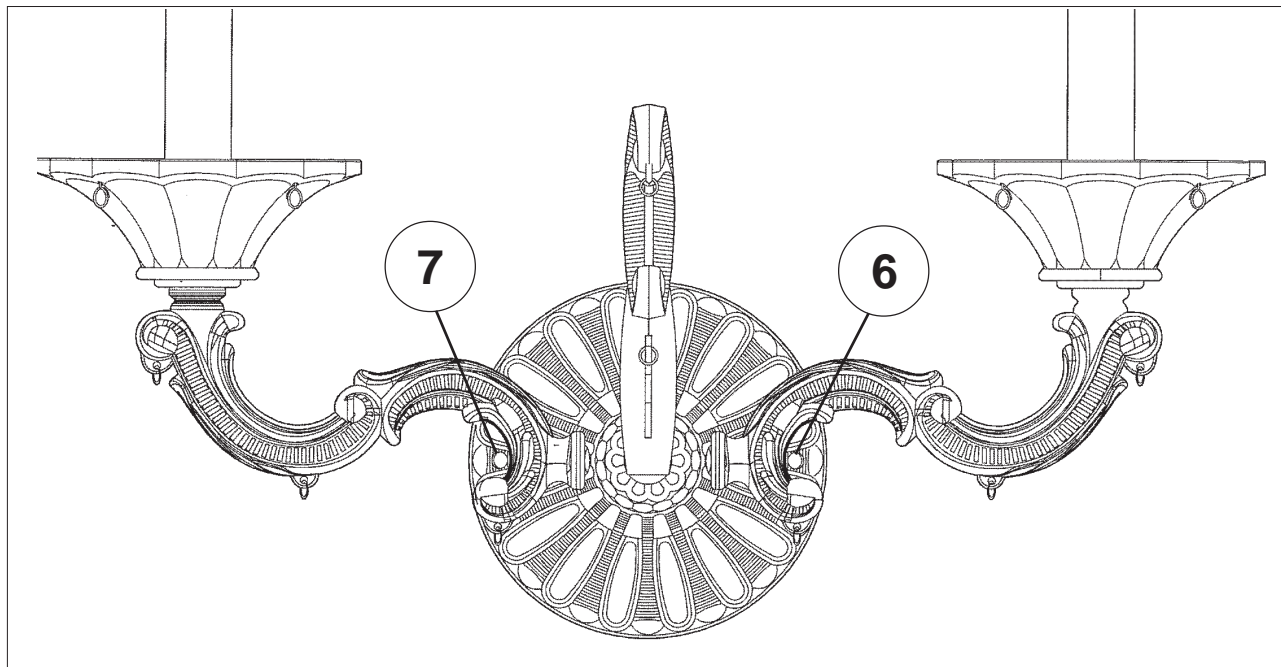

All electrical components must be installed by a licensed electrician in accordance with the National Electric Code and the appropriate local electrical codes.