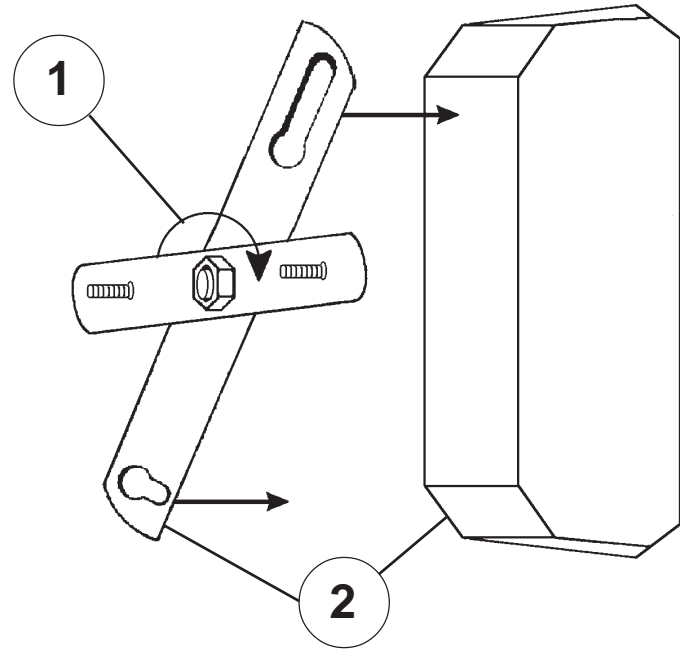

SCHONBEK®

LA SCALA 5001- __ _A

2 Lights
Diameter: 15"
Body Length: 17"
Extension: 6"
Hanging Weight: 4 1/2 lbs.

THIS DESIGN IS THE PROPRIETARY TRADE DRESS/TRADemark OF SWAROVSKI LIGHTING, LTD.

SCHONBEK®

MAX <u>60</u> W		110-120 V						

SCHONBEK® is a member of the Swarovski group.

All electrical components must be installed by a licensed electrician in accordance with the National Electric Code and the appropriate local electrical codes.