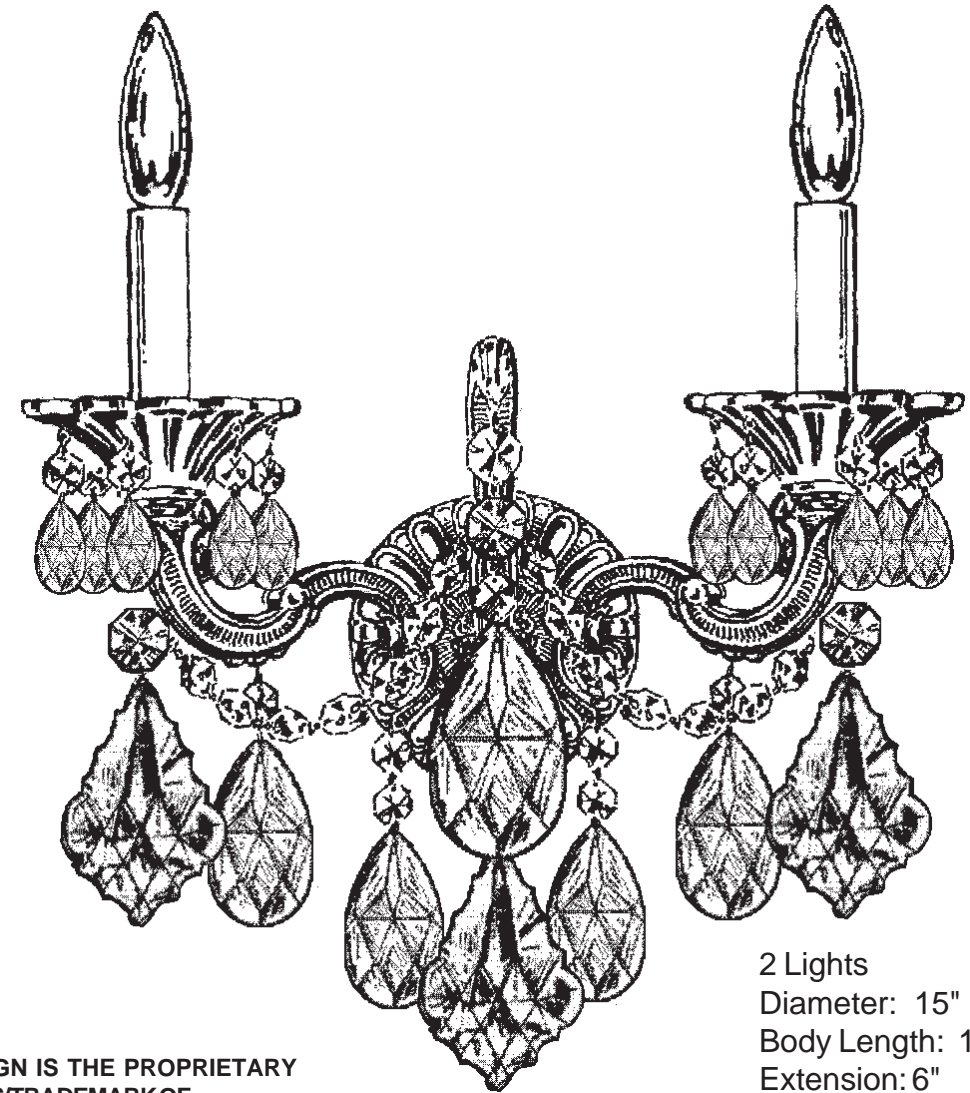

SCHONBEK®

LA SCALA 5001- __ _A

2 Lights
Diameter: 15"
Body Length: 17"
Extension: 6"
Hanging Weight: 4 1/2 lbs.

THIS DESIGN IS THE PROPRIETARY TRADE DRESS/TRADemark OF SWAROVSKI LIGHTING, LTD.

SCHONBEK®

MAX <u>60</u> W		110-120 V						