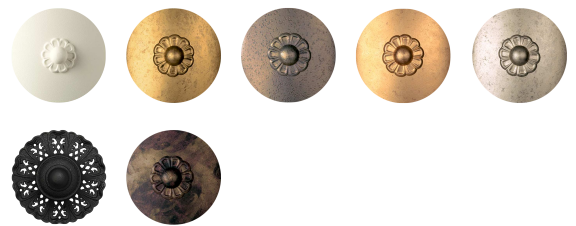

VESCA - SCHONBEK

VA8305

This delicate, graceful chandelier blossoms like a strawberry at spring, evoking the petals of a flower adorned with decorative crystal chains. This unusual design will bring a lyrical atmosphere to charming dining spaces.

OPTIONS

Heritage Crystal (H), SPECTRA CRYSTAL (A), CRYSTALS FROM SWAROVSKI (S)

-06, -22, -23, -26, -48, -59, -76

Vesca White (1), Vesca Gold (2), Vesca Bronze (3)

MORE VESCA

VA8306	VA8332	VA8335
VA8336	VA8339	VA8355
VA8322	VA8312	

- SWAROVSKI-LIGHTING.COM/SCHONBEK
- VIEW
- CONNECT
- WHERE TO BUY

SPECIFICATIONS

Width/Length:	24in / 61cm
↕ Height:	20in / 51cm
↓ Chain Length:	40in / 102cm
Ⓜ Hang Weight:	17lbs / 7.7kg
Tier Count:	1
Light Source:	Incandescent Bulb
Bulb Count:	5
Bulb Info:	(5) E12, 60 MAX, B10**