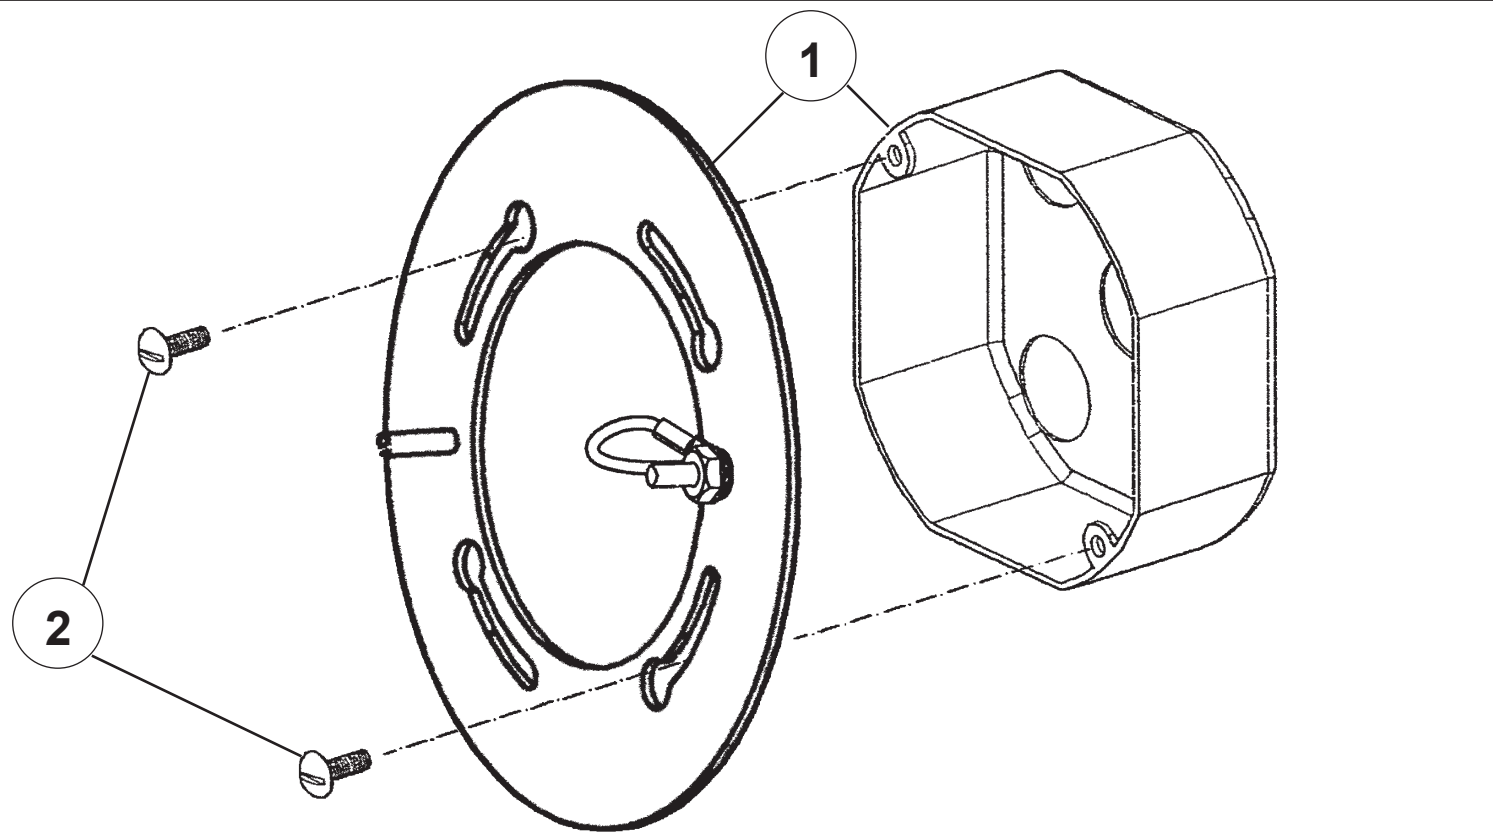

SCHONBEK®

VESCA VA8332N- __ __ H

2 Lights
Diameter: 13"
Height: 16"
Extension: 9"
Hanging Weight: 4lbs.

THIS DESIGN IS THE PROPRIETARY
TRADE DRESS/TRADEMARK OF
SWAROVSKI LIGHTING, LTD.

SCHONBEK®

MAX 60 W		110-120 V						

SCHONBEK® is a registered trademark of Swarovski Lighting, LTD., a world leader in chandelier design.
Pat. D716,996

8

You will need 2 - B10
25 Watts Recommended
60 Watts Max

Install bulbs and be sure
to test fixture **BEFORE**
trimming.