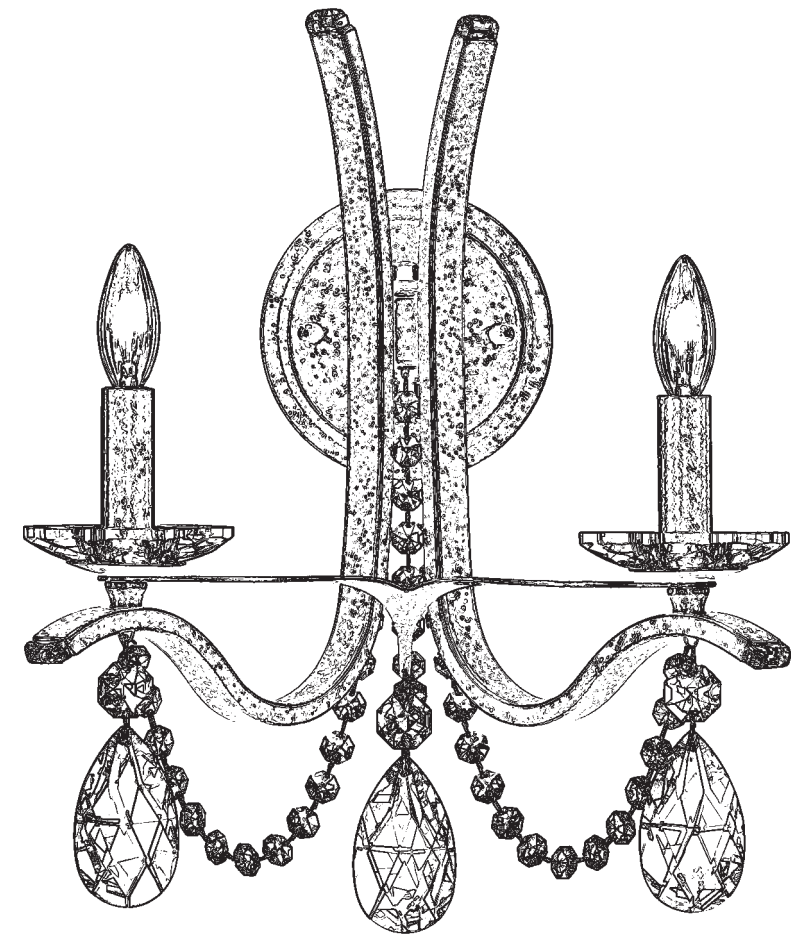

SCHONBEK®

VESCA VA8332N- __ __ H

2 Lights
Diameter: 13"
Height: 16"
Extension: 9"
Hanging Weight: 4lbs.

THIS DESIGN IS THE PROPRIETARY
TRADE DRESS/TRADEMARK OF
SWAROVSKI LIGHTING, LTD.

SCHONBEK®

MAX 60 W		110-120 V						

SCHONBEK® is a registered trademark of Swarovski Lighting, LTD., a world leader in chandelier design.
Pat. D716,996

8

You will need 2 - B10
25 Watts Recommended
60 Watts Max

Install bulbs and be sure
to test fixture **BEFORE**
trimming.