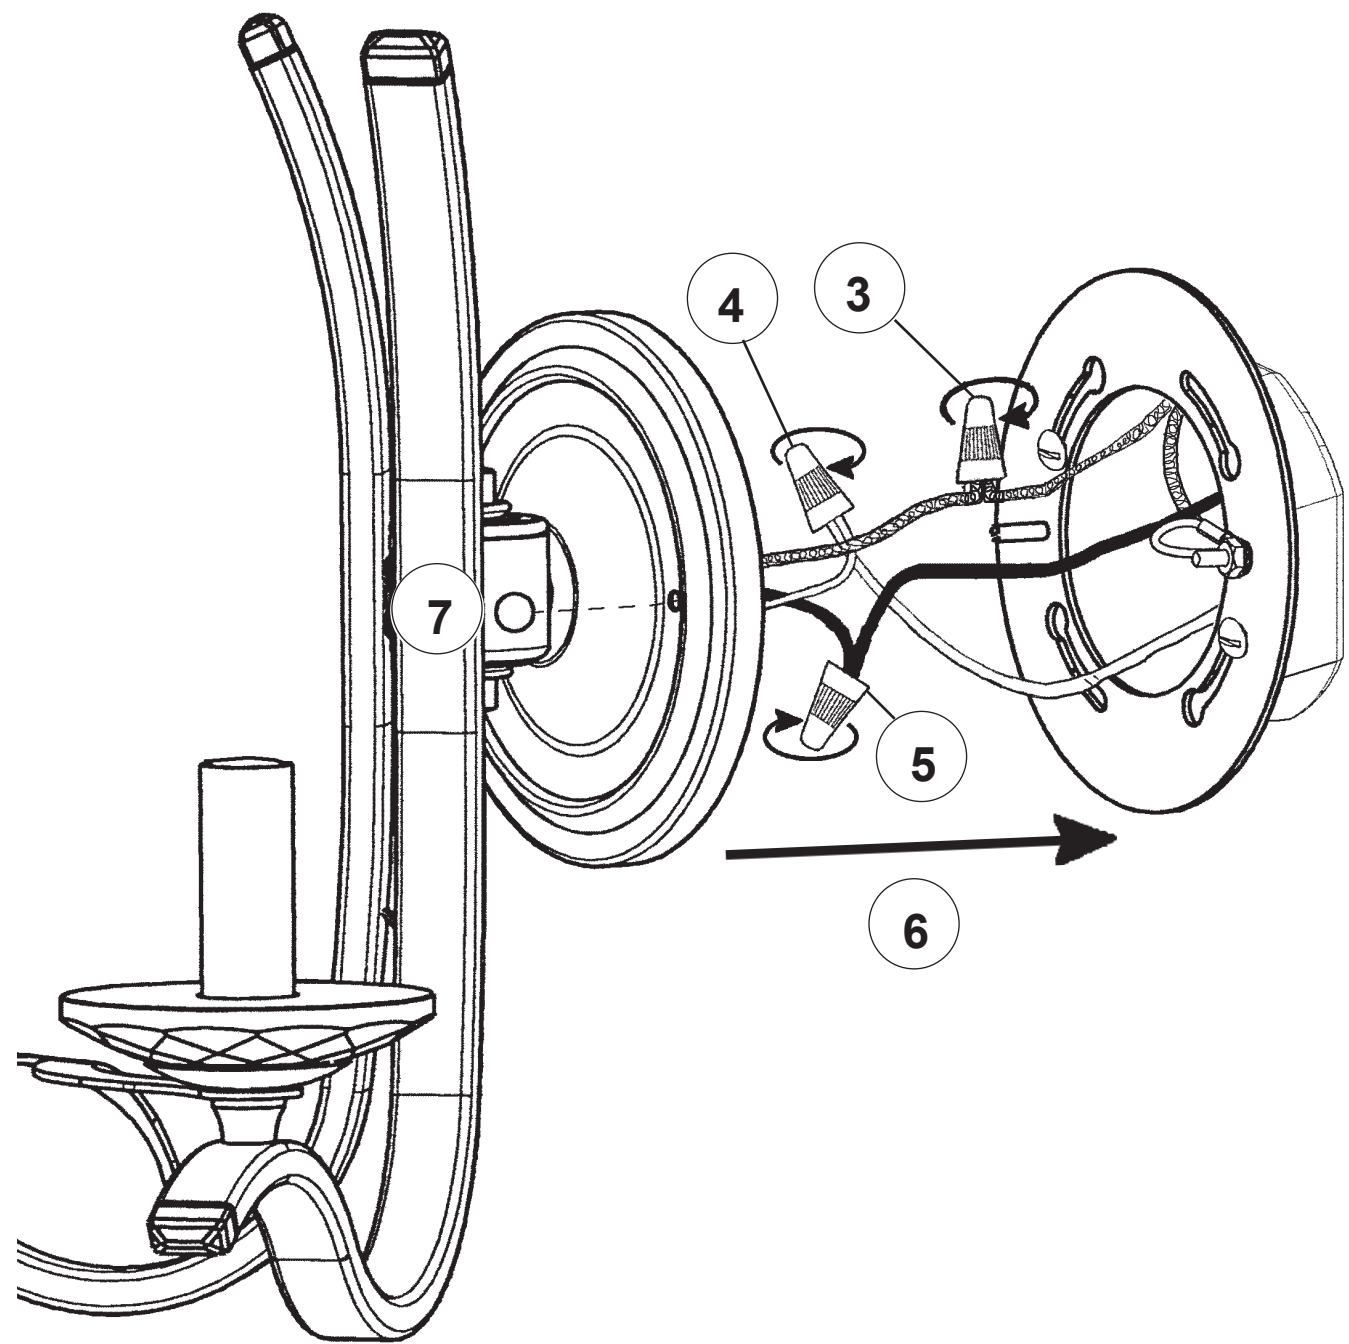

SCHONBEK®

VESCA VA8332N- __ __ H

2 Lights
Diameter: 13"
Height: 16"
Extension: 9"
Hanging Weight: 4lbs.

THIS DESIGN IS THE PROPRIETARY
TRADE DRESS/TRADEMARK OF
SWAROVSKI LIGHTING, LTD.

SCHONBEK®

MAX 60 W		110-120 V						

SCHONBEK® is a registered trademark of Swarovski Lighting, LTD., a world leader in chandelier design.
Pat. D716,996

8

You will need 2 - B10
25 Watts Recommended
60 Watts Max

Install bulbs and be sure
to test fixture **BEFORE**
trimming.