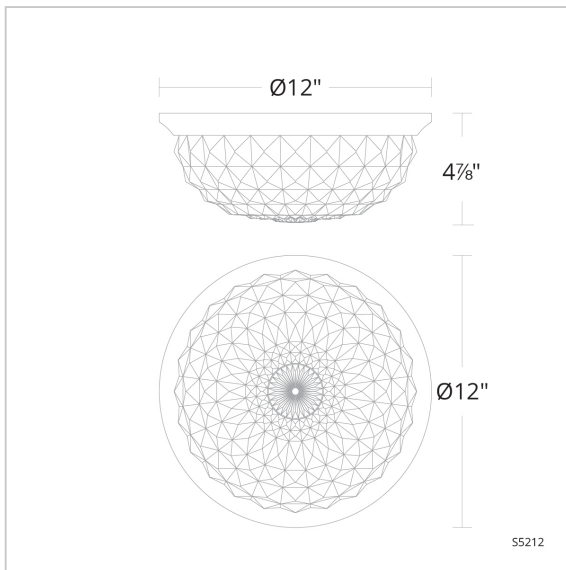

### LINE DRAWING

### REPLACEMENT PARTS

- RPL-GLA-5212-01 - Outer Glass Shade
- RPL-GLA-5212-02 - Inner Glass Shade

| Model | Finish         | Crystal | Size | CCT                   | Weight | Voltage | Wattage | LED Lumens | Delivered Lumens |
|-------|----------------|---------|------|-----------------------|--------|---------|---------|------------|------------------|
| S5212 | - 702<br>- 700 | O       | 12"  | 3000K/3500K/<br>4000K | 9.8lbs | 120 VAC | 18W     | 1918       | Up To 1530       |